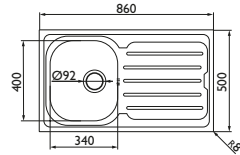

- Stainless steel sink top with fixing clips
- WRAS Single lever mixer tap
- 450mm Minimum base unit
- Reversible bowl
- Sink waste