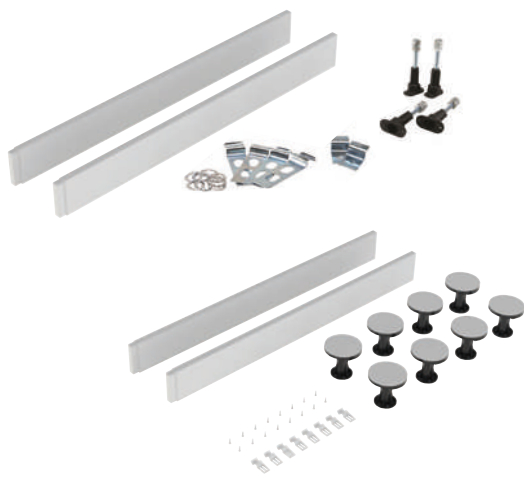

WALK-IN RECTANGULAR

		White - Standard	White - Anti-slip	Grey Slate - Standard
1400 x 800 x 40mm	TRW1480	£431.00	TRWSR1480 £614.00	TRW711480 £600.00
1400 x 900 x 40mm	TRW1490	£431.00	TRWSR1490 £614.00	TRW711490 £600.00
1600 x 800 x 40mm	TRW1680	£445.00	TRWSR1680 £635.00	TRW711680 £622.00
1700 x 700 x 40mm	TRW1770	£469.00	TRWSR1770 £671.00	TRW711770 £656.00
1700 x 800 x 40mm	TRW1780	£469.00	TRWSR1780 £671.00	TRW711780 £656.00

RISER & LEG PACKS

		White - Standard	Grey - Standard
For standard trays			
A Pack - 760 Panel	HY45-LEGSA	£87.00	HY45G-LEGSA £97.00
B Pack - 1200 Panel	HY45-LEGSB	£103.00	HY45G-LEGSB £113.00
C Pack - 1700 Panel	HY45-LEGSC	£141.00	HY45G-LEGSC £155.00
D Pack - 900 Quad	HY45-LEGSD	£157.00	HY45G-LEGSD £173.00
E Pack - Offset Quads	HY45-LEGSE	£180.00	HY45G-LEGSE £199.00
F Pack - 1000 Quad	HY45-LEGSF	£180.00	HY45G-LEGSF £199.00
For slimline trays			
A Pack - Square	LEG2W	£186.00	LEG2S £206.00
B Pack - Rectangular	LEG4W	£214.00	LEG4S £269.00
C Pack - Quad & Offset	LEG5W	£131.00	LEG5S £140.00

TRAY WASTES

90mm Fast flow wastes - For standard trays

Chrome	238HWASCP-S	£21.00
White	238HWASMW-S	£31.00
Black	238HWASMB-S	£31.00
Brushed brass	238HWASBB-S	£31.00