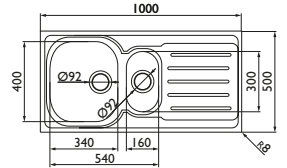

- Stainless steel sink top with fixing clips
- WRAS Single lever mixer tap
- 600mm Minimum base unit
- Reversible bowl
- Sink waste