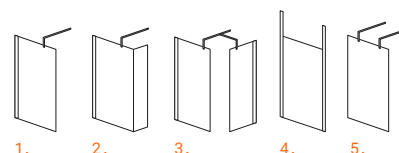

Configurations

1. Single screen
2. Single screen with return
3. Two screens combined
4. Single screen with one or two posts
5. Single screen with two arms.